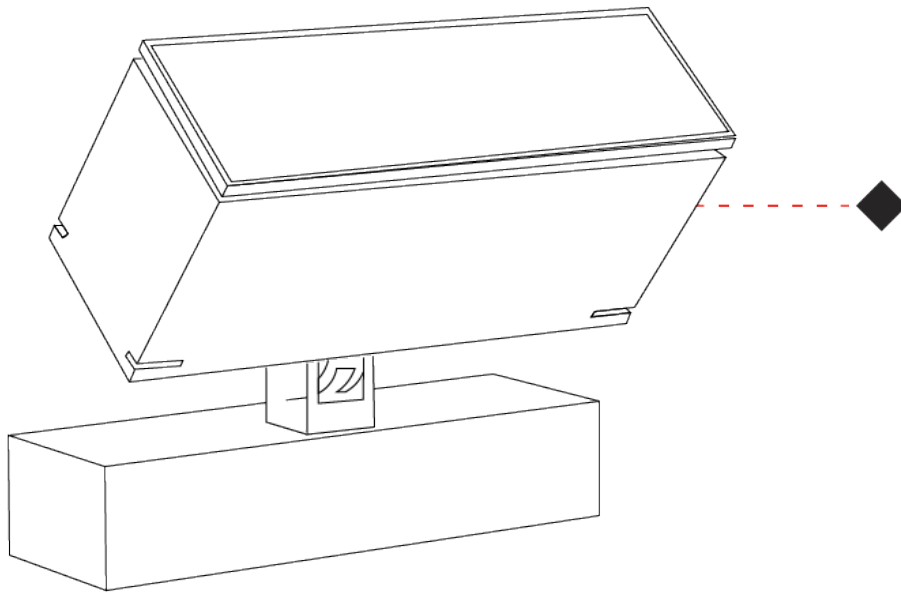

TARGET SURFACE

E9F234-

PROJECT

TYPE

SPECIFIER

QUANTITY

DATE

E