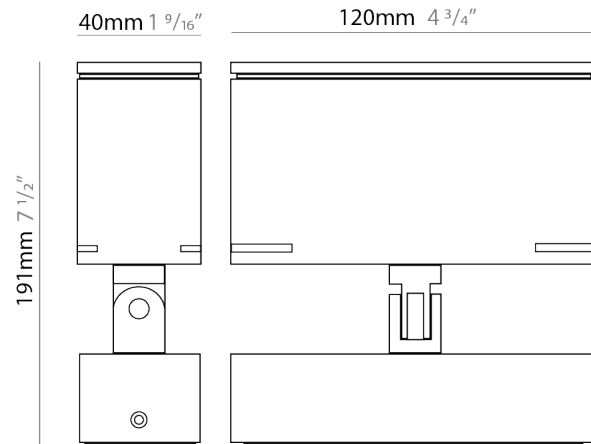

TARGET SURFACE

E9F232- -
base number   Finish   Lens
                    Options   Options

1. To build a product code in our configurator select the specify button on the base model # product page
2. To build a manual product code on this datasheet choose from the options listed below in blue font and add the suffix to the base model #

GENERAL

Series: Target
Brand: Platek
Division: Exterior
Mounting Type: Surface
Mounting Location: Above Ground
Subcategory: Flood

PHYSICAL

Shape: Rectangle
Length (mm): 120
Length (in): 4 ³/₄
Width (mm): 40
Width (in): 1 ⁹/₁₆
Height (mm): 191
Height (in): 7 ¹/₂
Light Distribution: Adjustable / Direct
Screws: A4 stainless steel
Diffuser: Clear tempered glass
Fixture Finish: [BLK / WHI / GRY / COR / ANT / BRZ](#)
Fixture Material: Aluminum Die Cast
Cable Details: 2000mm Cable

ELECTRICAL

Lamp Type: LED
Total Output Wattage (W): 8
Dimming: DMX
Driver Included: No
Driver Location: Remote
Driver Type: Constant Current - Universal
Driver Class: Class 2
Input Voltage (V): 120 - 277
Constant Current (MA): 700

LED

Number of LEDs: 4
Color Temperature (°K): RGBW
CRI: >80 CRI
Lamp Life (hrs): 60000
Special LEDs offerings: RGBW

OPTICAL

Optic°: [9 / 24 / 48 / ELL](#)
Adjustability: Tilt 90°

RATINGS AND CERTIFICATIONS

Certified By: Certified for North American Standards
IP rating: IP66
IK Rating: IK08
Bug Rating: B3 U0 G0