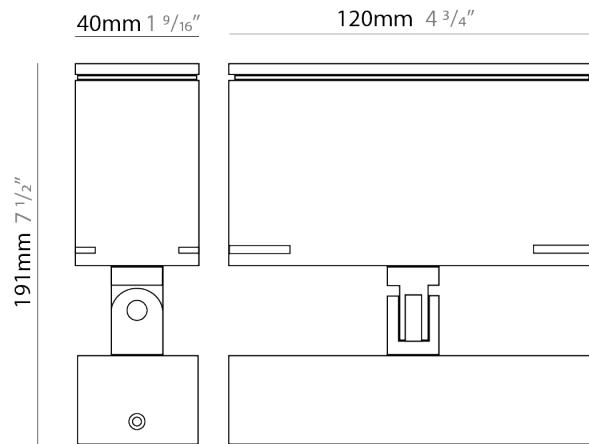

1. To build a product code in our configurator select the specify button on the base model # product page
2. To build a manual product code on this datasheet choose from the options listed below in blue font and add the suffix to the base model #

GENERAL

Series: Target
Brand: Platek
Division: Exterior
Mounting Type: Surface
Mounting Location: Above Ground
Subcategory: Flood

PHYSICAL

Shape: Rectangle
Length (mm): 120
Length (in): 4 3/4
Width (mm): 40
Width (in): 1 9/16
Height (mm): 191
Height (in): 7 1/2
Light Distribution: Adjustable / Direct
Screws: A4 stainless steel
Diffuser: Clear tempered glass
Fixture Finish: [BLK / WHI / GRY / COR / ANT / BRZ](#)
Fixture Material: Aluminum Die Cast

ELECTRICAL

Lamp Type: LED
Input Wattage (W): 10
Total Output Wattage (W): 8
Dimming: Non-Dimmable
Driver Included: Yes
Driver Location: Integrated
Driver Type: Constant Current - 120Vac
Driver Class: Class 2
Input Voltage (V): 120 - 277
Constant Current (mA): 700
Upon Request: Integral: Phase dimming 120Vac / Non-dimming 120/277Vac / Remote: 0-10Vdc dimming

LED

Number of LEDs: 4
Color Temperature (°K): [3000 / 4000](#)
Max. Delivered Lumen (lm): 725-790 / 755-820
Nominal Lumen (lm): 1000 / 1040
CRI: >80 CRI
Lamp Life (hrs): 60000

OPTICAL

Optic°: [9 / 24 / 48 / ELL](#)
Adjustability: Rotational 330°; Tilt 90°

RATINGS AND CERTIFICATIONS

Certified By: Certified for North American Standards
IP rating: IP66
IK Rating: IK08
Bug Rating: B1 U0 G0